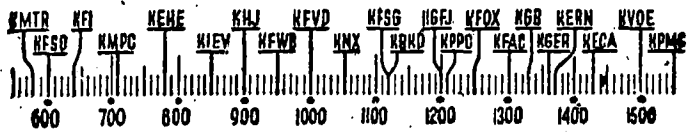

YOUR Radio TODAY

[The information contained in the following schedule is furnished by the stations broadcasting the programs.]

Before 8 a.m.

KMTR—Calif. Theater, 5—3½ hours
KFI—"Gotta Get Up," 7; News, 7:15; Music, 7:30; Radio Review, 7:45
KMPG—"Set Going," 6:45; Volney James, 7, 1 hr.
KEHE—Musical Clock, 6 to 8
KHJ—Rise & Shine, 6 to 8
KFVD—Spanish, 6; Jubilee, 7:15
KNX—Sunrise Salute, 6; News, 7:30; Sunrise Salute, 7:45
KRRD—Doug Douglas, 6; Music, 6:15; News, 6:30; Doug Douglas, 6:45; News, 7:45
KGFJ—Concert, 6; News, 7; Sports, 7:30
KFOX—El Despertador, 5; News, 7:30; Musical, 7:45; Prof. Davis, 7:45
KFAC—Religion, 6; Pastor Reynolds, 7; Music, 7:30
KGER—Farm, 6:05; Bugle Boys, 6:30; News, 7; Aubrey Lee, 7:15
KECA—Story of Mo. 7; Sweethearts, 7:15; Financial, 7:30; News, 7:45
KVOE—Yawn, Patrol, 7, 1 hr.

8 to 9 a.m.

KMTR—Requests, 8:30
KFI—Ted White, 8; News, 8:15; Kenny Gillum, 8:30; Kitty Keene, 8:45
KMPG—Volney James, 7; Unlty Word, 8; Vocal, 8:30
KEHE—Hour Headlines, 8; Early Edition, 8:15; Music Mirrors, 8:30; Saddle Scouts, 8:45
KHJ—Sons Pioneers, 8; Haven of Rest, 8:15; Mirandy, 8:45
KFWD—Church, 8; Melody, 8:30
KFI—Jubilee (cont.) Dr. Reynolds, 8:45
KNX—Melody, 8; Nancy Dixon, 8:30; Martha Moore, 8:45
KRRD—Goodwill Chapel, 8; Employment, 8:30
KGFJ—News, 8; Music, 8:15; Revue, 8:30
KFOX—Mutiny on Seas, 8; Songs, 8:15; Health, 8:30; Ads, 8:45
KFAC—Music, 8; Mirandy, 8:30; Milled Lager, 8:45
KGER—News, 8; Rufus, 8:05; Mizpah, 8:15; Moods, 8:45
KECA—Church, 8; Crosscuts, 8:15; Paul Page, 8:30; Organ, 8:45
KVOE—Sons Pioneers, 8; Haven of Rest, 8:15; Woman's Page, 8:45

9 to 10 a.m.

KMTR—Political, 9; Music, 9:15; Music, 9:30
KFI—Carters Elm St., 9; O'Neills, 9:15; Life Drama, 9:30; Alice Corbett, 9:45
KMPG—News, 9; John Brown, 9:30
KEHE—Swing, 9; Medical, 9:15; Political, 9:30; Melody, 9:45
KHJ—Carolyn Price, 9; Swing, 9:15; Happy Homes, 9:30; Balladeer, 9:45
KFWD—Medical, 9:15; Melodies, 9:30; Food for Thought, 9:45
KFVD—Music, 9; News, 9:15; Medical, 9:30; Parade, 9:45
KNX—Mary Mc Bride, 9; Nancy Adams, 9:15; Helen Trent, 9:30; Ga Sads, 9:45
KRRD—Records, 9; U.S. Weather, 9:30; Johnny Marvin, 9:45
KGFJ—News, 9; Marimba, 9:15; King's Orch., 9:30; Vocal, 9:45
KFOX—Rhythms, 9; Talk, 9:15; Music, 9:30; News, 9:45
KFAC—Meditations, 9; Medical, 9:15; Music, 9:30; Women in News, 9:45
KGER—News, 9; Old Paths, 9:15; Music, 9:45
KECA—News, 9; Southernairs, 9:15; Farm Home, 9:30
KVOE—Carolyn Pryce, 9; Swing, 9:15; Monitor News, 9:45

10 to 11 a.m.